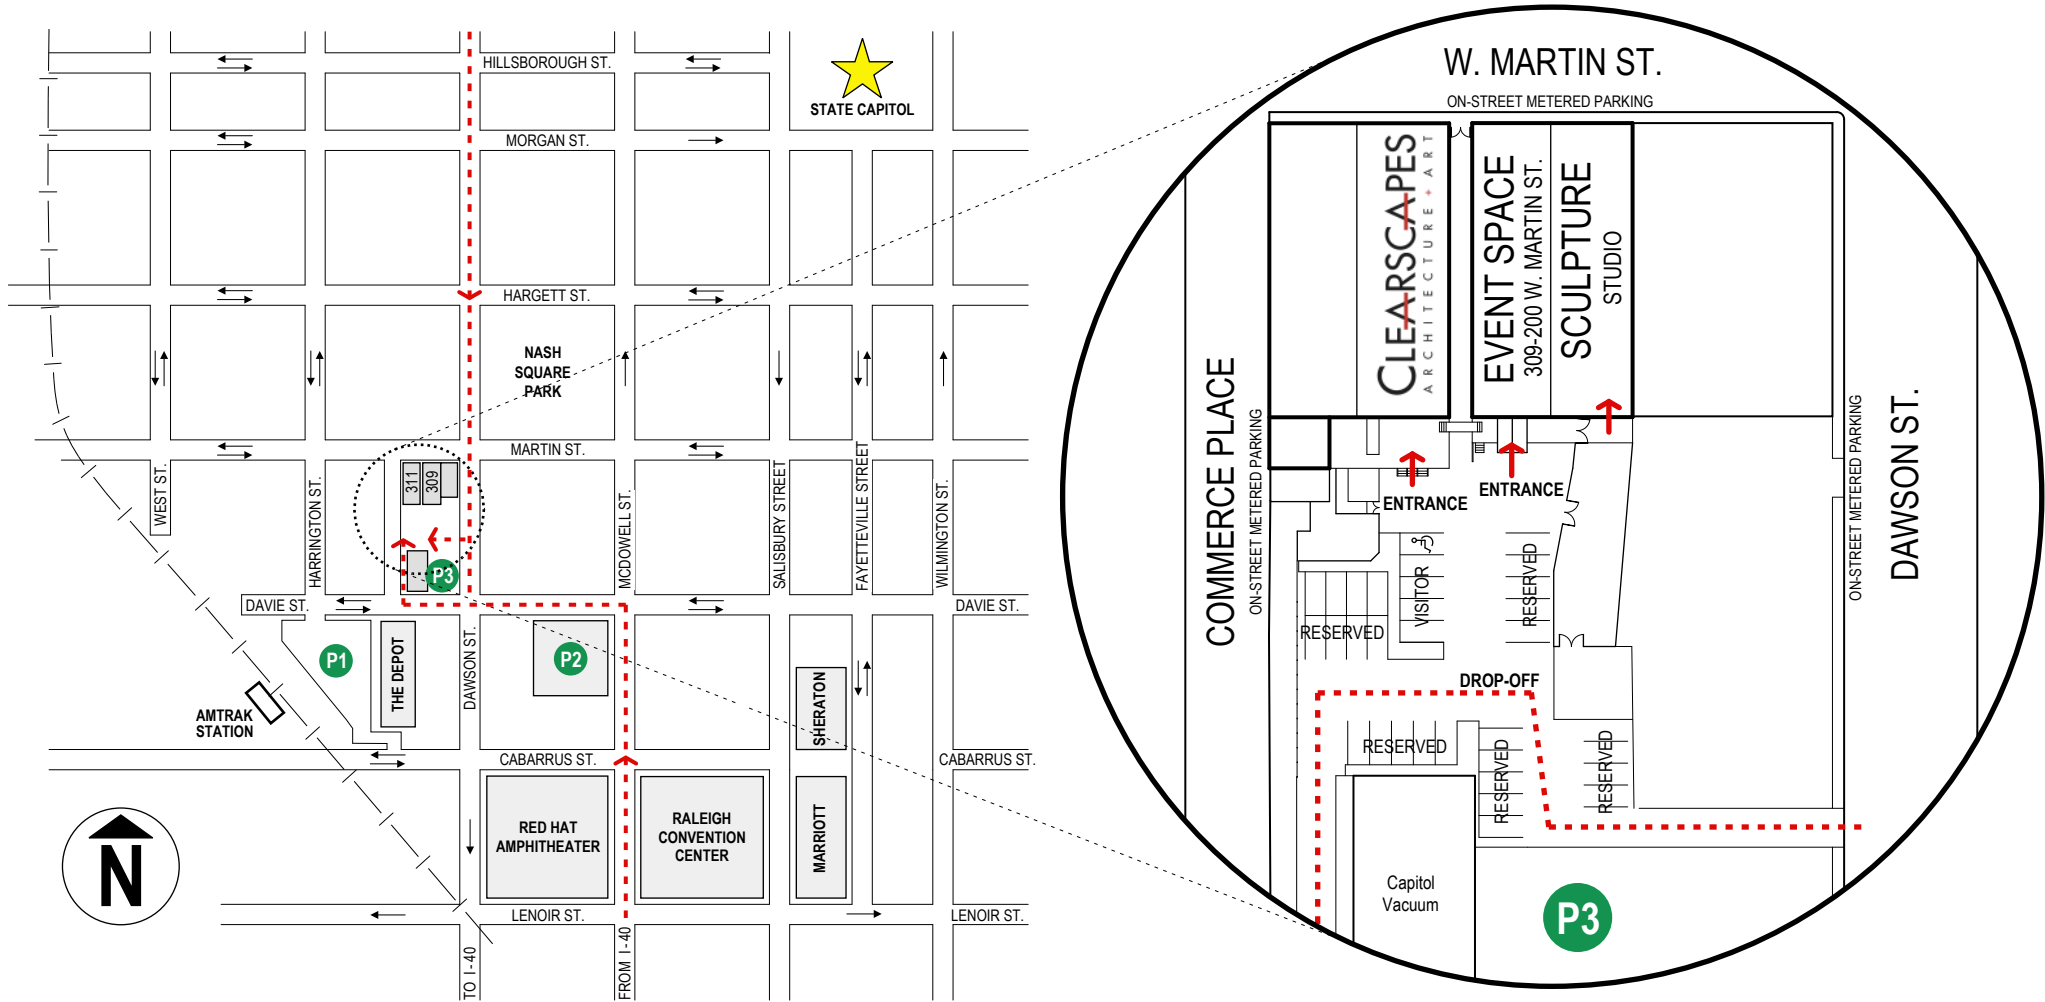

DIRECTIONS TO CLEARSCAPES

02.15.2013

311 / 309 / 307 W. Martin Street (Suite 200 / Upstairs)
Raleigh, NC 27601

Tel: 919.821.2775

- P1 Surface Parking at The Depot (\$5; 24/7)
- P2 Wake County Parking Deck (\$1/half hour, \$10 max; 24/7)
- P3 Surface Parking (free; evenings after 6pm)

Metered on-street parking is also available on the surrounding streets for \$1/hour (M-F 8am-5pm), and no charge on weekends and weekday evenings. Confirm time restrictions with on-street signage. Time limits during paid periods vary from 30min to 2hr. Limited free weekday parking is available along a portion of Commerce Place.